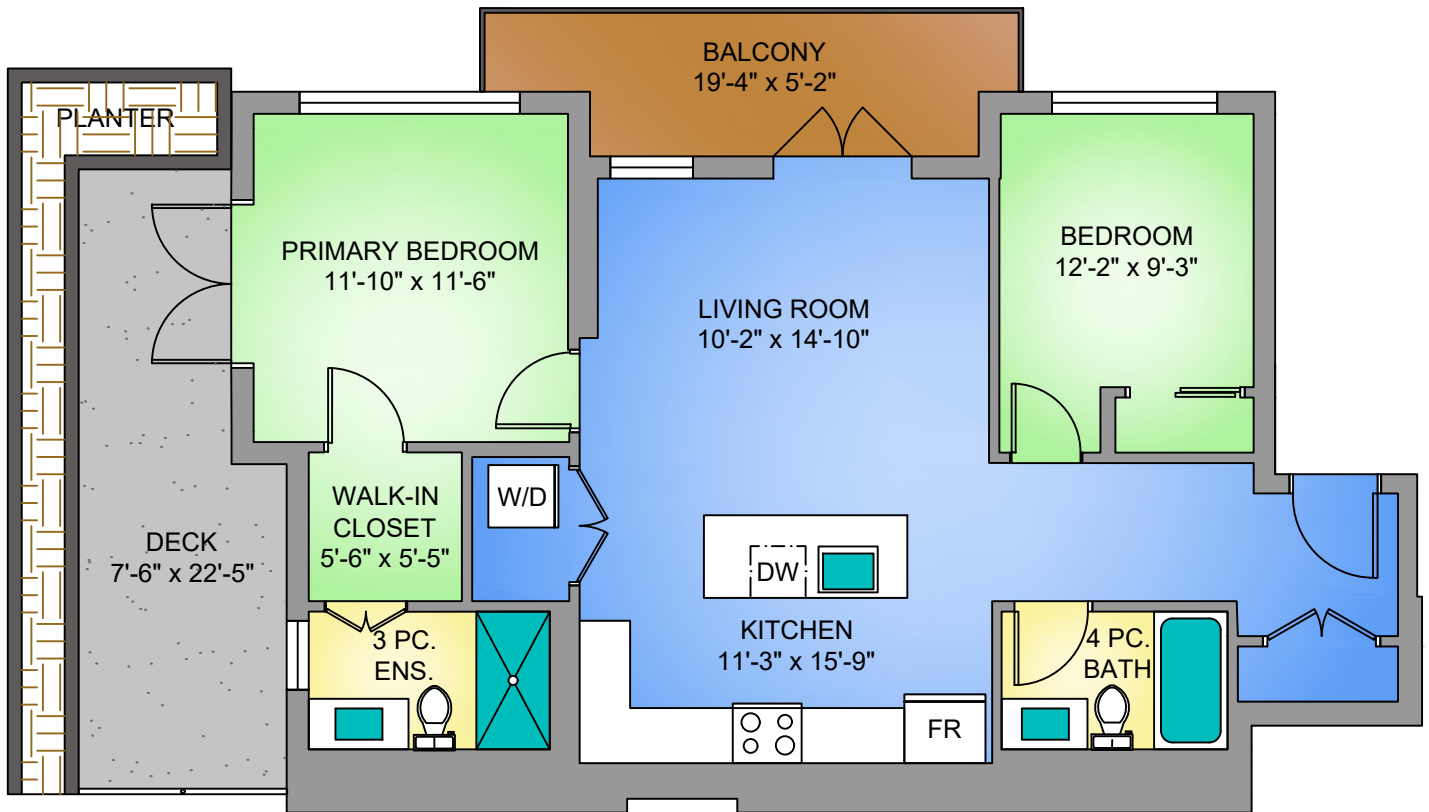

THE ARNCOTE

809 ARNCOTE AVE, LANGFORD BC

UNIT 201

PLAN A1 - 912 SQ. FT.
2 BEDROOM - 2 BATHROOM

NORTH