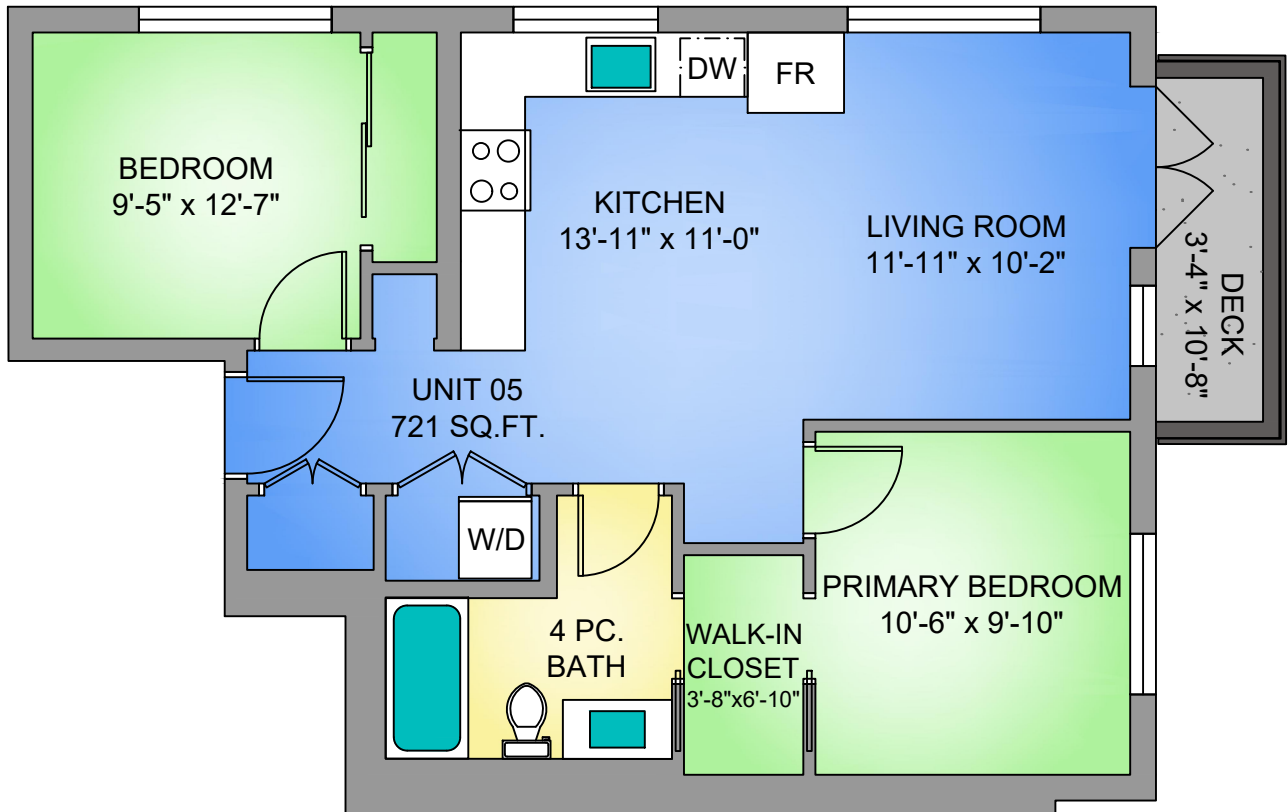

THE ARNCOTE

809 ARNCOTE AVE, LANGFORD BC

UNIT 205

PLAN E1 - 721 SQ. FT.
2 BEDROOM - 1 BATHROOM

NORTH