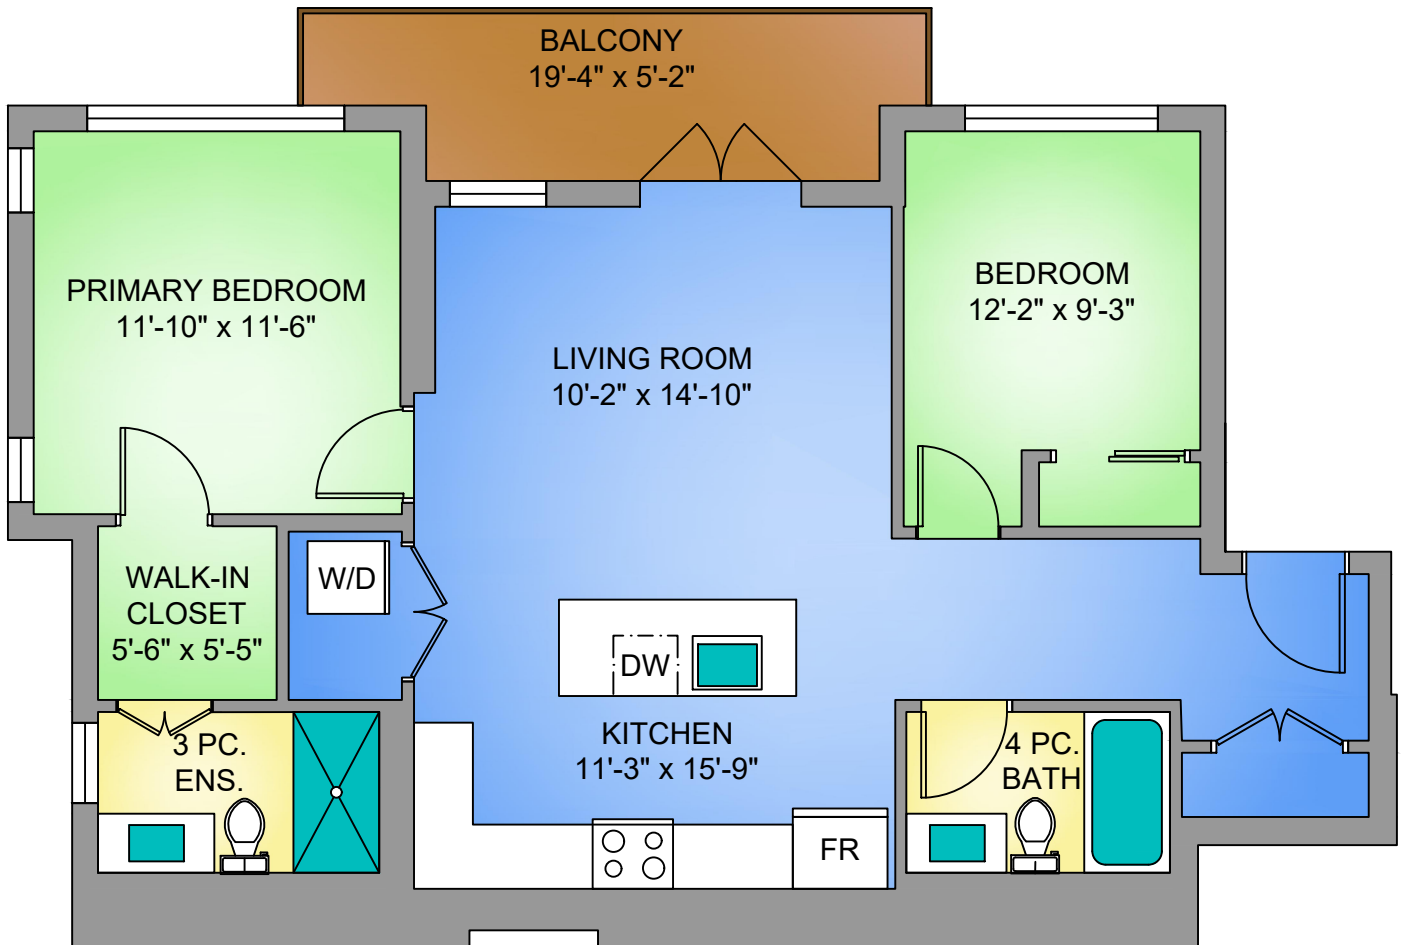

THE ARNCOTE

809 ARNCOTE AVE, LANGFORD BC

UNIT 301, 401

PLAN A2 - 912 SQ. FT.
2 BEDROOM - 2 BATHROOM

NORTH